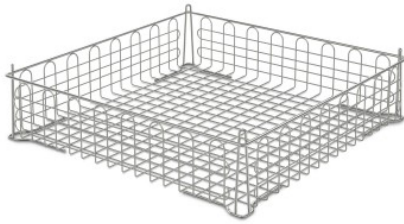

# Crockery basket 500 × 500 mm

P/N: 0115332 | GeKo epol 500/500/115

**HUPFER**  
we make work flow

## Technical data

<b>Weight:</b>	1.647 kg
<b>Width:</b>	500 mm
<b>Depth:</b>	500 mm
<b>Height:</b>	115 mm

*Similar to illustration, technical modifications reserved. Without decoration.*

Crockery basket for storage and transport of small or difficult-to-stack crockery items in basket dispenser or basket transport trolley.

Basket in hygienic design, made of high-quality, electro-polished stainless steel round material in loop design.  $\emptyset$  0. 20" (5.0 mm) basket frame,  $\emptyset$  0.1" (2.5 mm) basket base and walls. The mesh size is 1.1" (27 mm) within each loop and 1. 2" (30 mm) from loop to loop. 5. 2" (133 mm) high,  $\emptyset$  0.16" (4.0 mm) centring corners integrated into the frame, for impeccable and precise stacking.