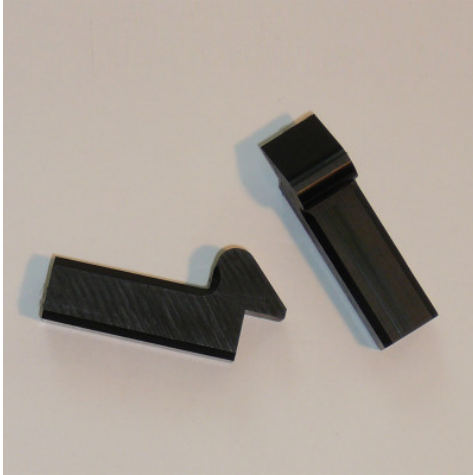

Door fixing for SPTW

P/N: 014058071

HUPFER
we make work flow

Technical data

Weight: 0.037 kg

Similar to illustration, technical modifications reserved. Without decoration.

Time and date of the request:
05.04.2026, 11:56:55