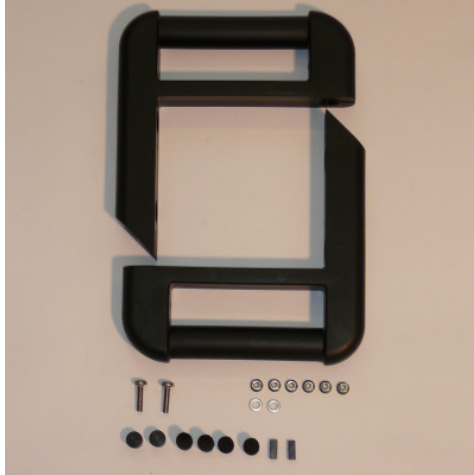

Safety push handle set

P/N: 0162592

HUPFER
we make work flow

Technical data

Weight: 0.546 kg

Similar to illustration, technical modifications reserved. Without decoration.

Time and date of the request:
05.04.2026, 13:29:24