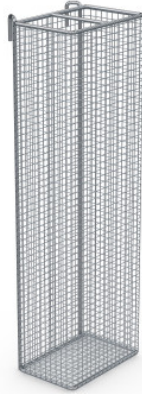

# Catheter basket for hanging rails

P/N: 7500152 | KaKo 150/100/480 MW 8/8

**HUPFER**  
we make work flow

## Technical data

<b>Weight:</b>	0.635 kg
<b>Width:</b>	150 mm
<b>Depth:</b>	100 mm
<b>Height:</b>	480 mm

*Similar to illustration, technical modifications reserved. Without decoration.*

Shelf for storage and provision of catheters, attachable to an equipment rail.

Basket made of high-quality, electro-polished stainless steel round material. Wire holders enable catheter basket to be attached to a 1.0 × 0.4" (25 × 10 mm) equipment rail.

Time and date of the request:  
05.04.2026, 00:03:06