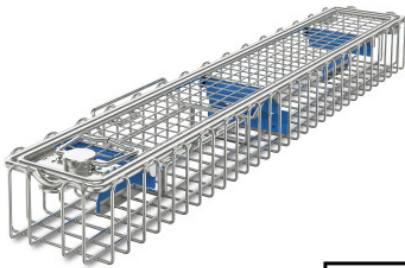

## Endoscope basket with 2 compartments

P/N: 7500831 | SiKo/Endo 290/80/52 oR oG DS mD 2-fach

### Technical data

**Weight:** 0.516 kg

**Width:** 290 mm

**Depth:** 80 mm

**Height:** 52 mm

*Similar to illustration, technical modifications reserved. Without decoration.*

Sieve basket for endoscope, with removable lid made of high-quality stainless steel wire, for cleaning, sterilisation, transport, storage and provision two endoscopes.

Sieve basket made of closed wire loops with top frame made of stainless steel wire, lid made of welded mesh with wire frame and safe twist lock. A robust ocular holder with replaceable silicone inserts in the basket ensures, along with appropriate locking pins on the lid, perfect fixing and optimum protection of the endoscope optics also during cleaning, disinfection and sterilisation processes.