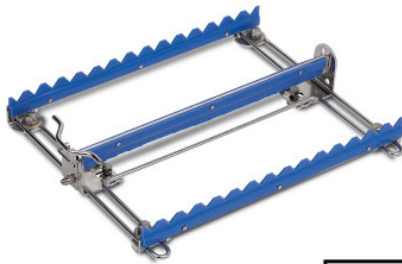

# Adjustable fixing clamp

P/N: 7501134 | KIVo verst

**HUPFER**  
we make work flow

## Technical data

<b>Weight:</b>	0.333 kg
<b>Width:</b>	200 mm
<b>Depth:</b>	236 mm
<b>Height:</b>	44 mm

*Similar to illustration, technical modifications reserved. Without decoration.*

continuously adjustable: 60 × 214 mm