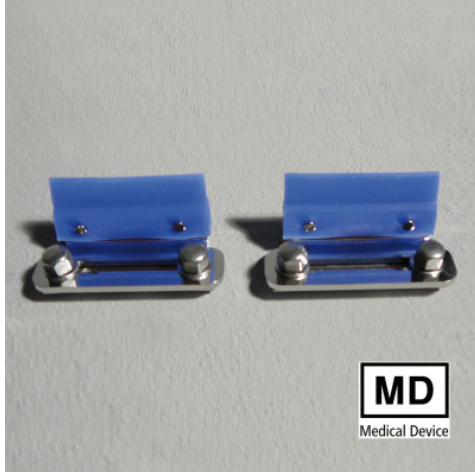

Endoscope fixing set

P/N: 7501335 | AufnElem anschr EndoKo

HUPFER
we make work flow

Technical data

Weight:	0.029 kg
Width:	50 mm
Depth:	24 mm
Height:	24 mm

Similar to illustration, technical modifications reserved. Without decoration.